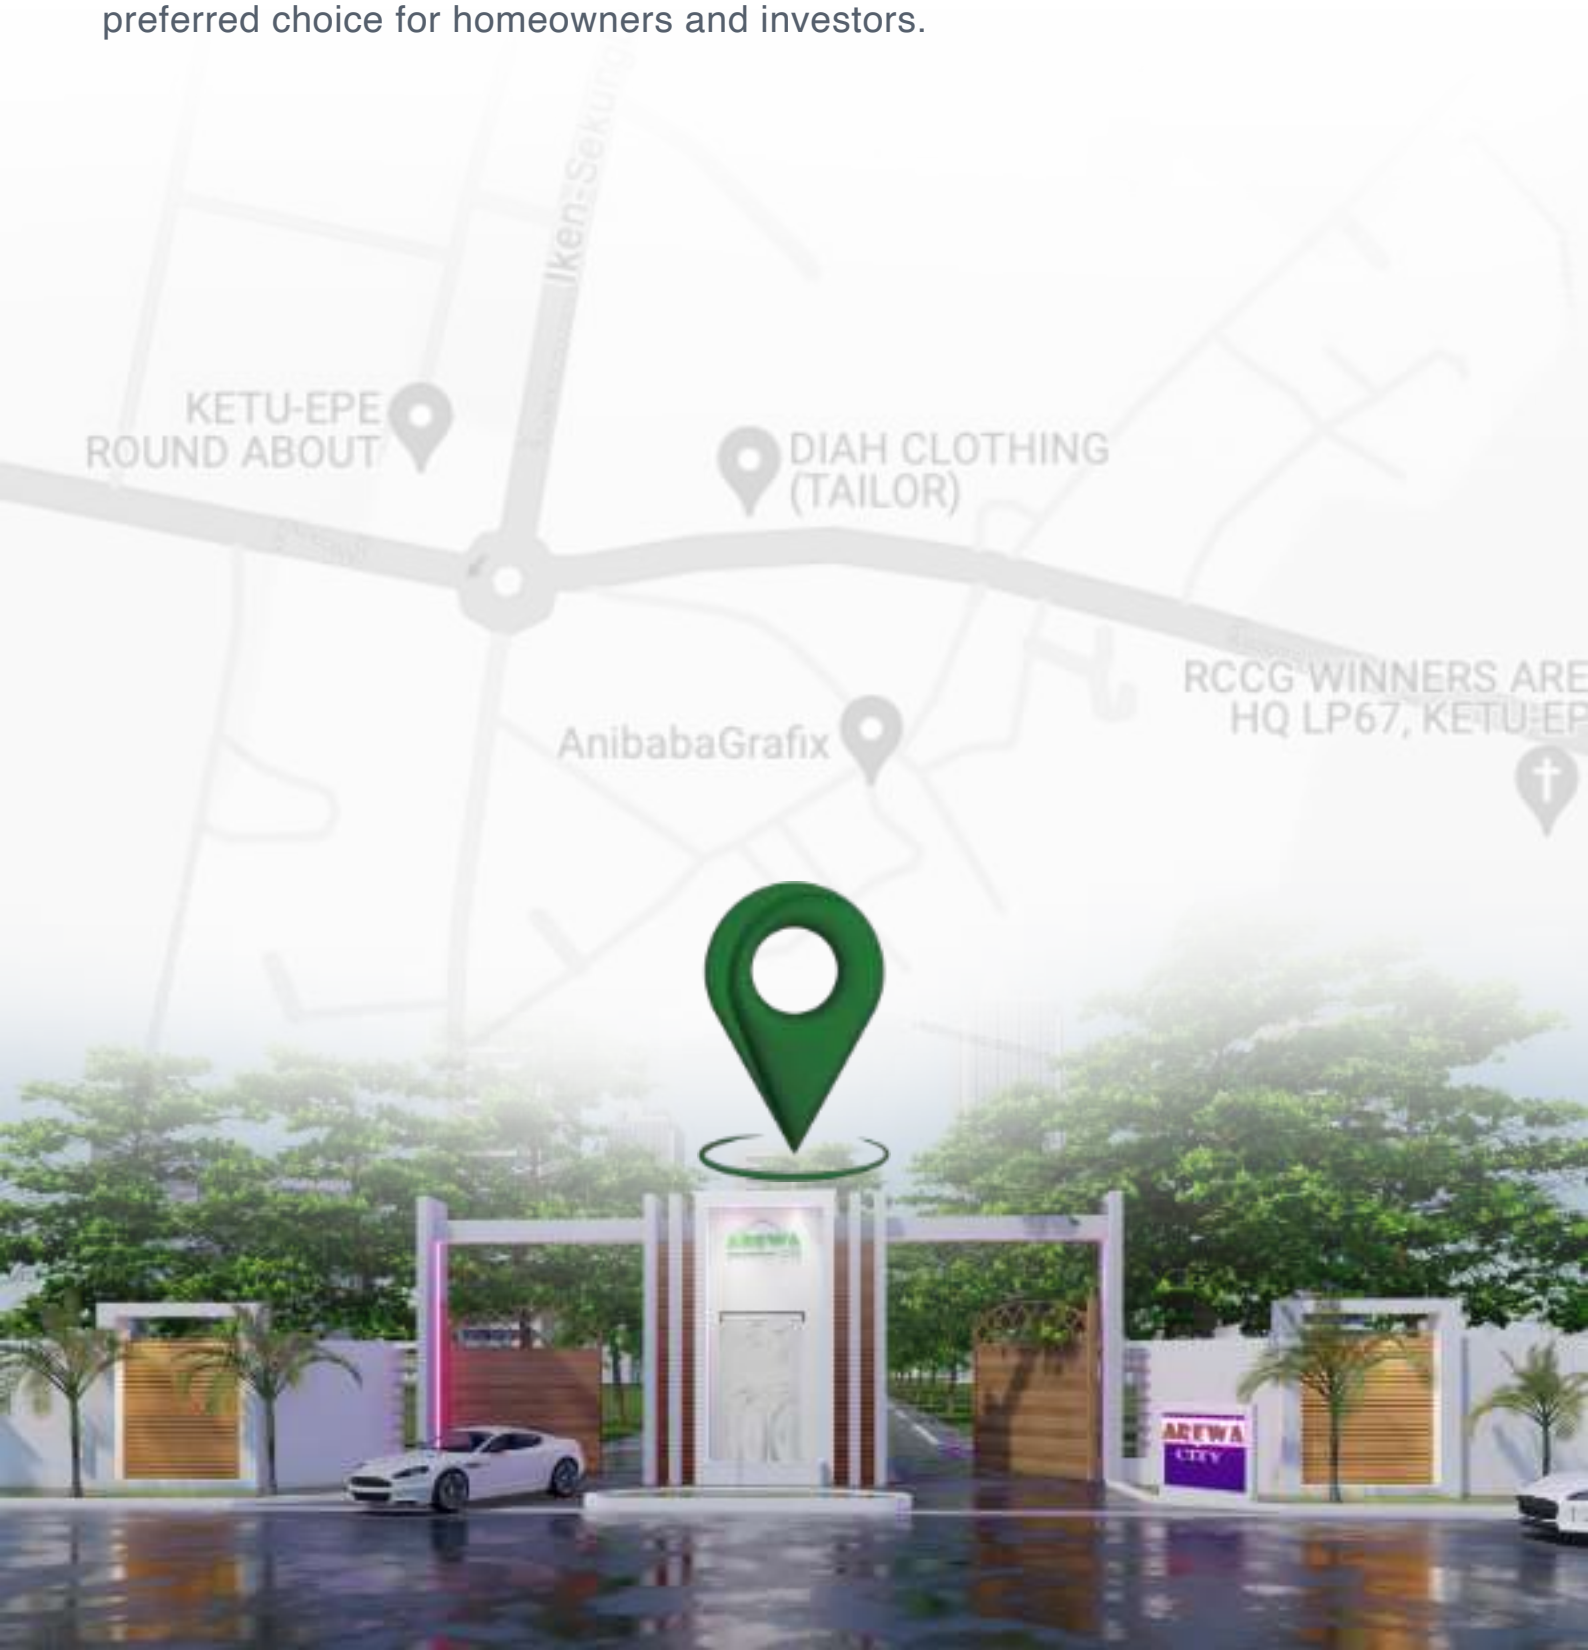

Location

Arewa City is Located in Ketu-Omu Epe, Lagos State.

This area has gained popularity among new homeowners due to its accessibility to Ibeju Lekki airport and Dangote Refinery as well as the renowned Seaport.

It is known for low population density and strong security, making it a preferred choice for homeowners and investors.