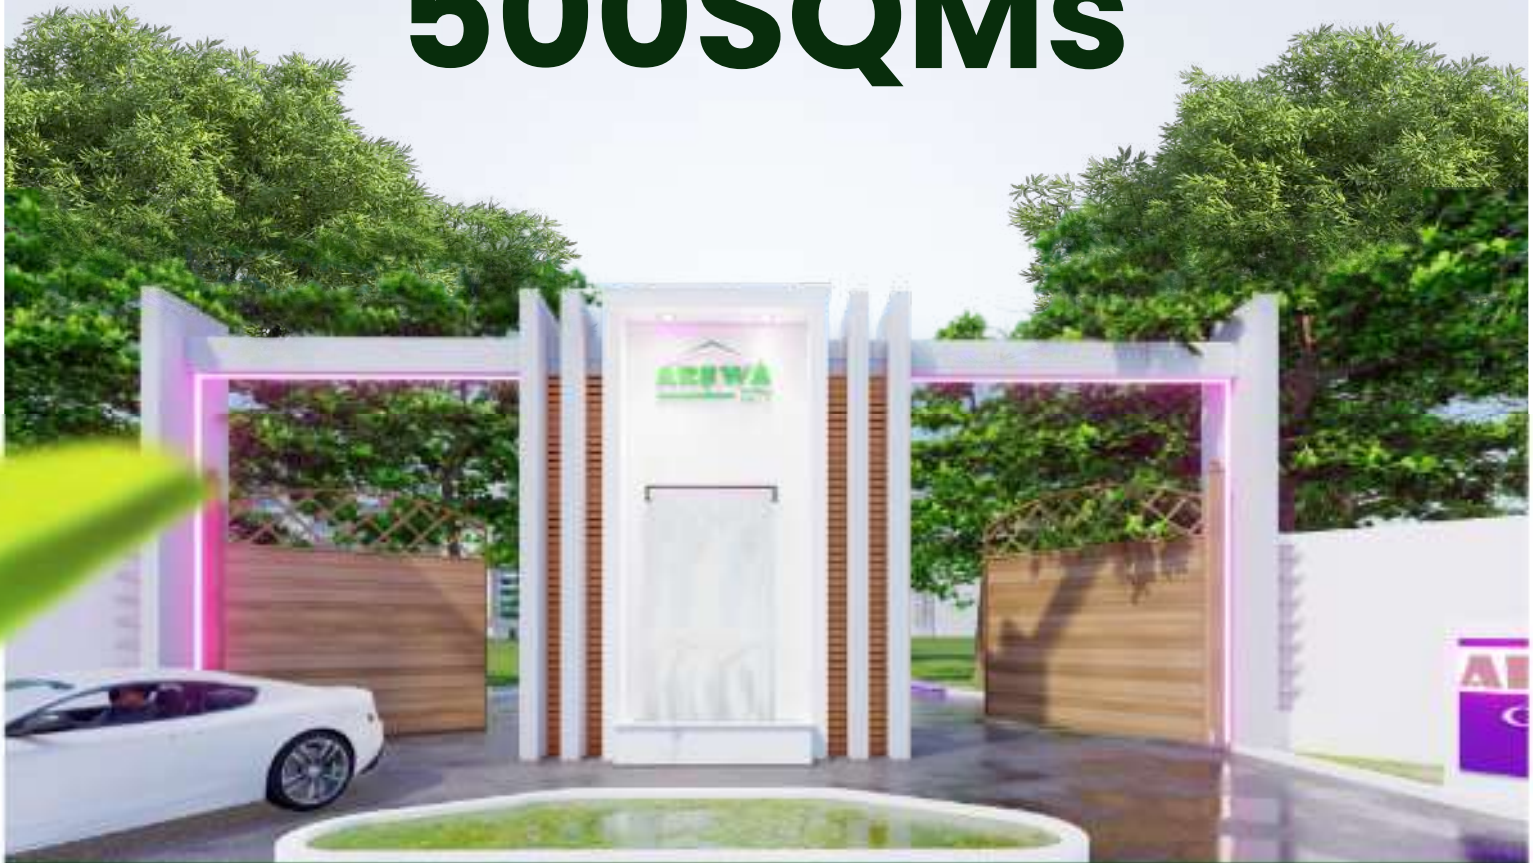

PRE LAUNCH PRICE OF AREWA CITY

500SQMs

Land	Survey	Deed	Site Fee
N3.5M	N500K	N250K	N250K

Total **N4.5M**

All Inclusive

TITLE:
C OF O PROCESS

KETU- OMU EPE