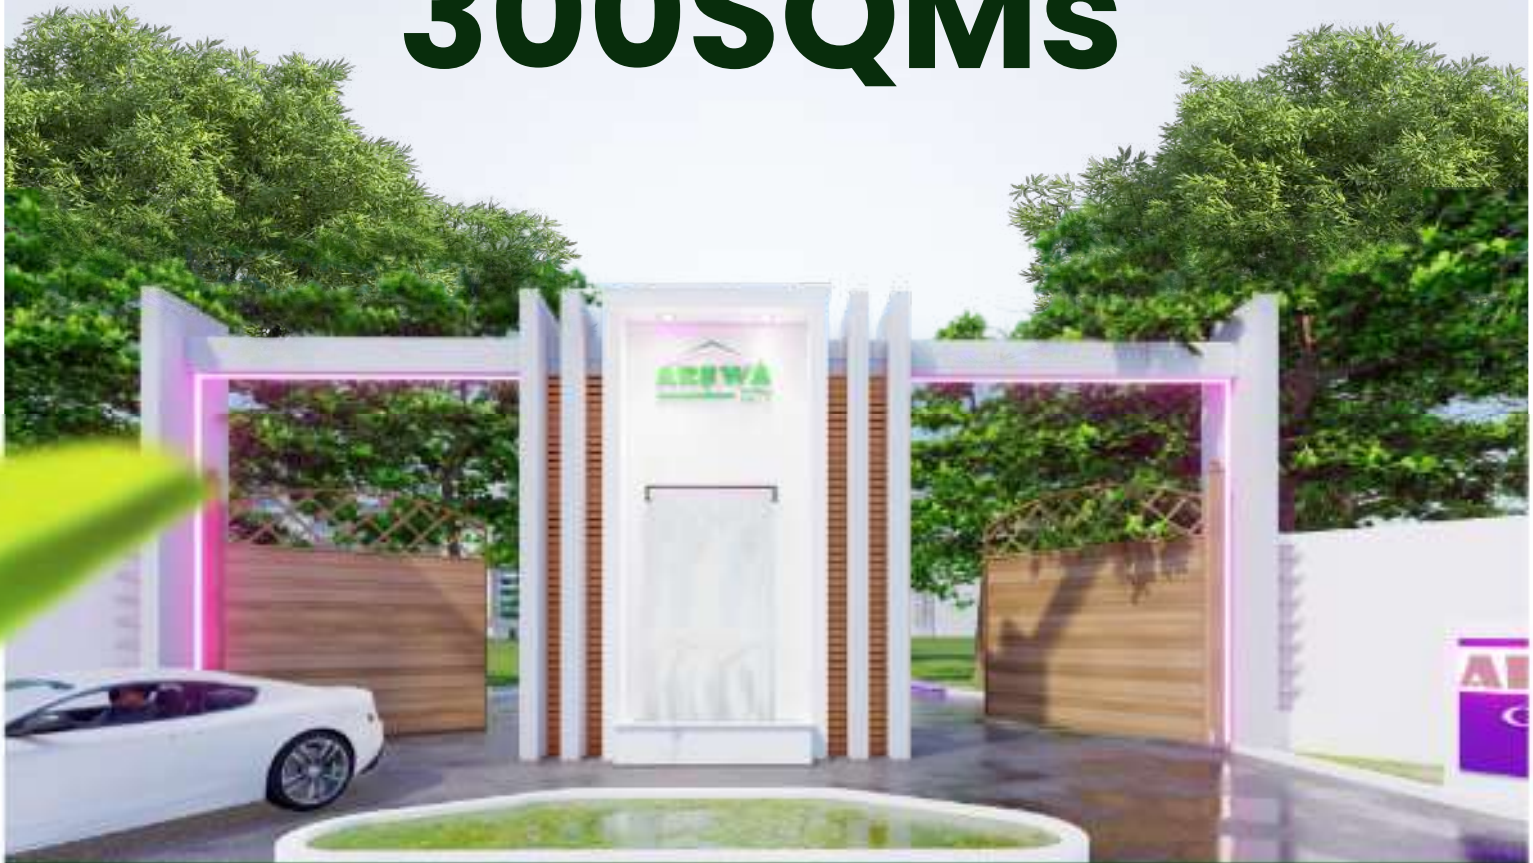

ACTUAL PRICE OF AREWA CITY

300SQMs

Land	Survey	Deed	Site Fee
N3.6M	N500K	N150K	N150K

Total **N4.4M**

All Inclusive

TITLE:
C OF O PROCESS

KETU- OMU EPE